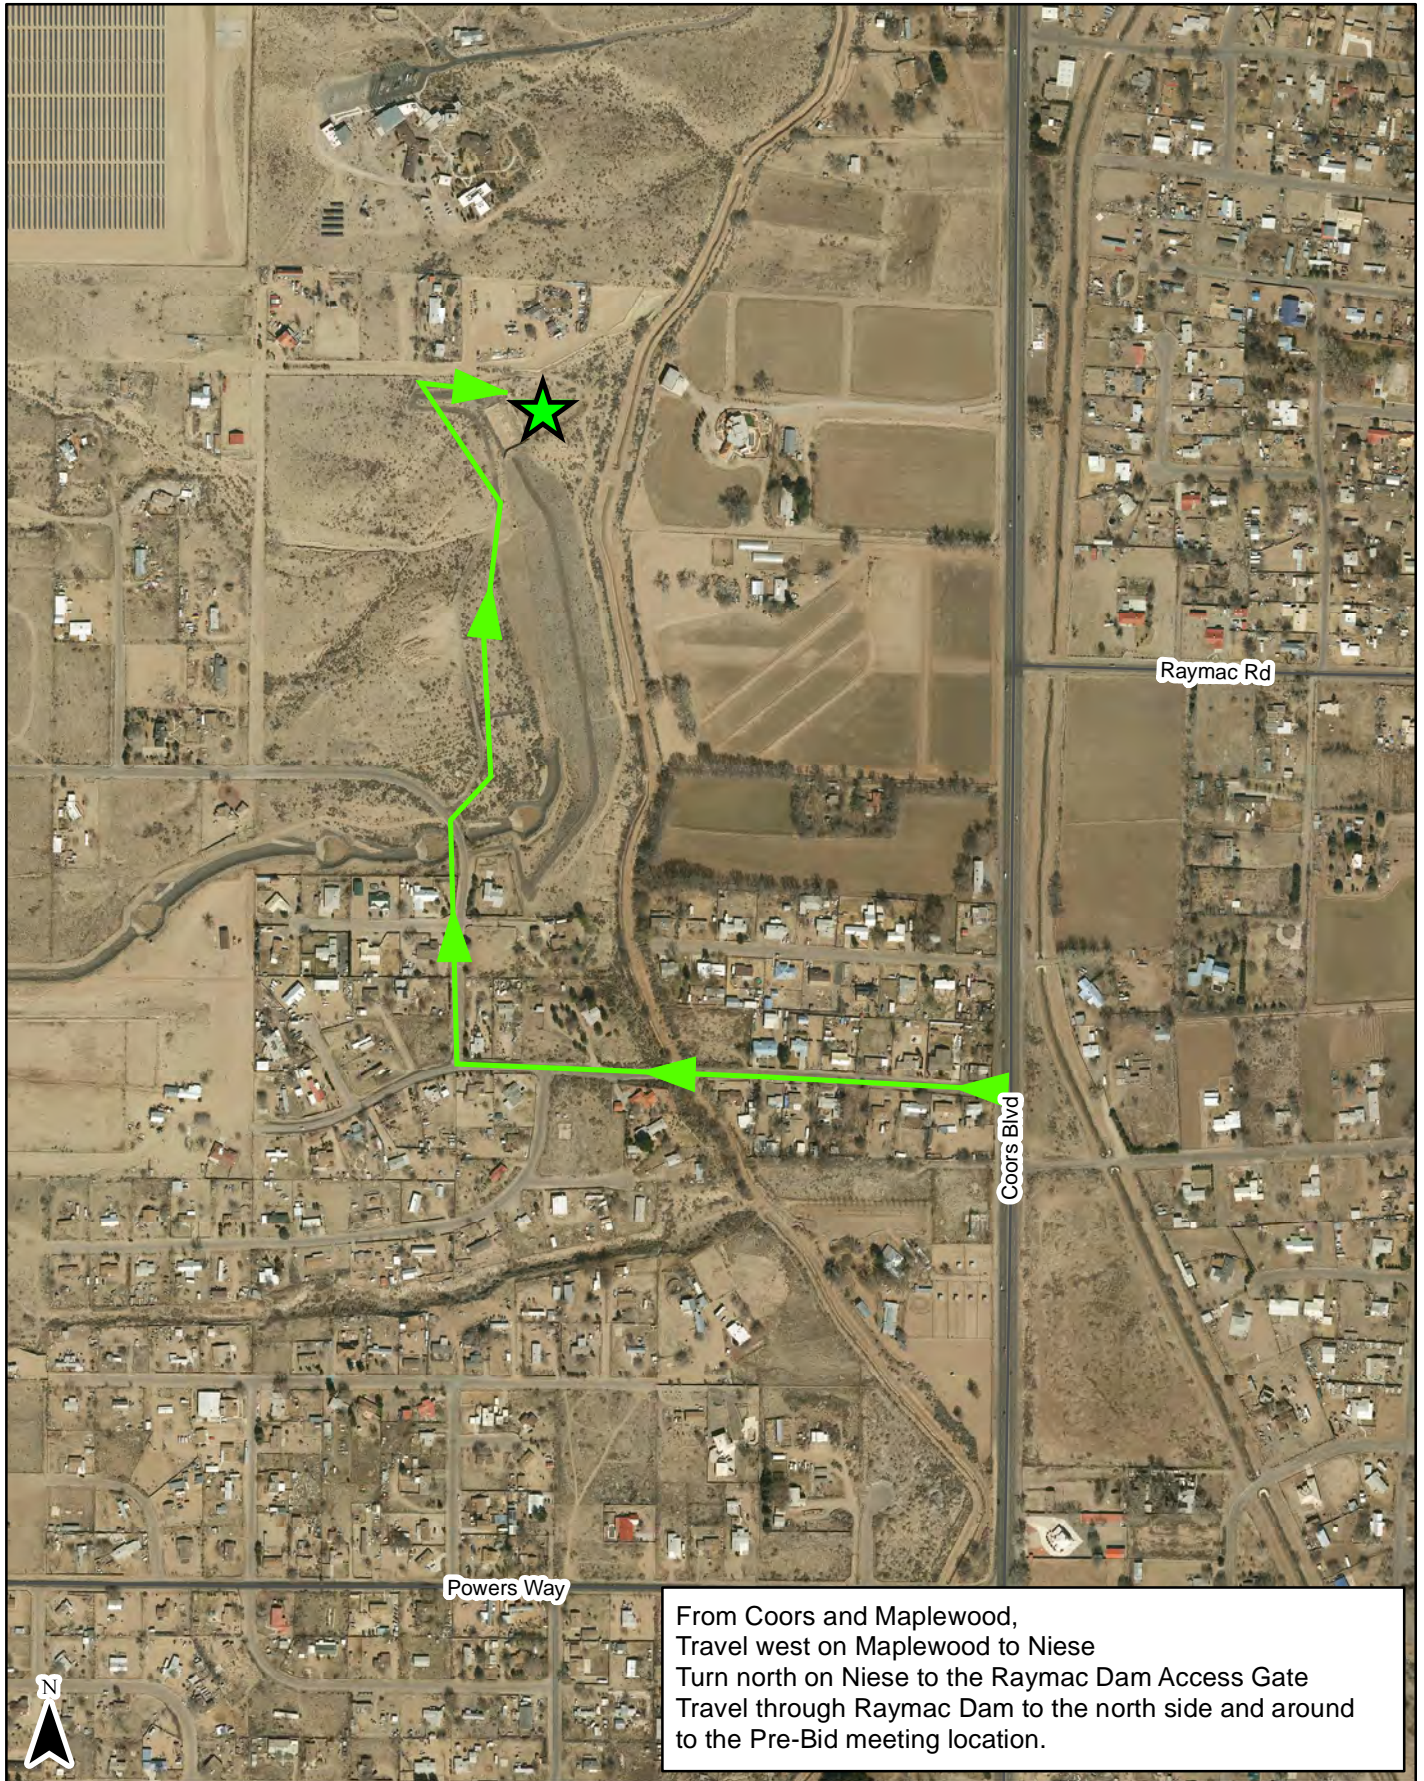

Black Mesa 3-Dam Outlet Phase II Pre-Bid Meeting

From Coors and Maplewood,
Travel west on Maplewood to Niese
Turn north on Niese to the Raymac Dam Access Gate
Travel through Raymac Dam to the north side and around
to the Pre-Bid meeting location.