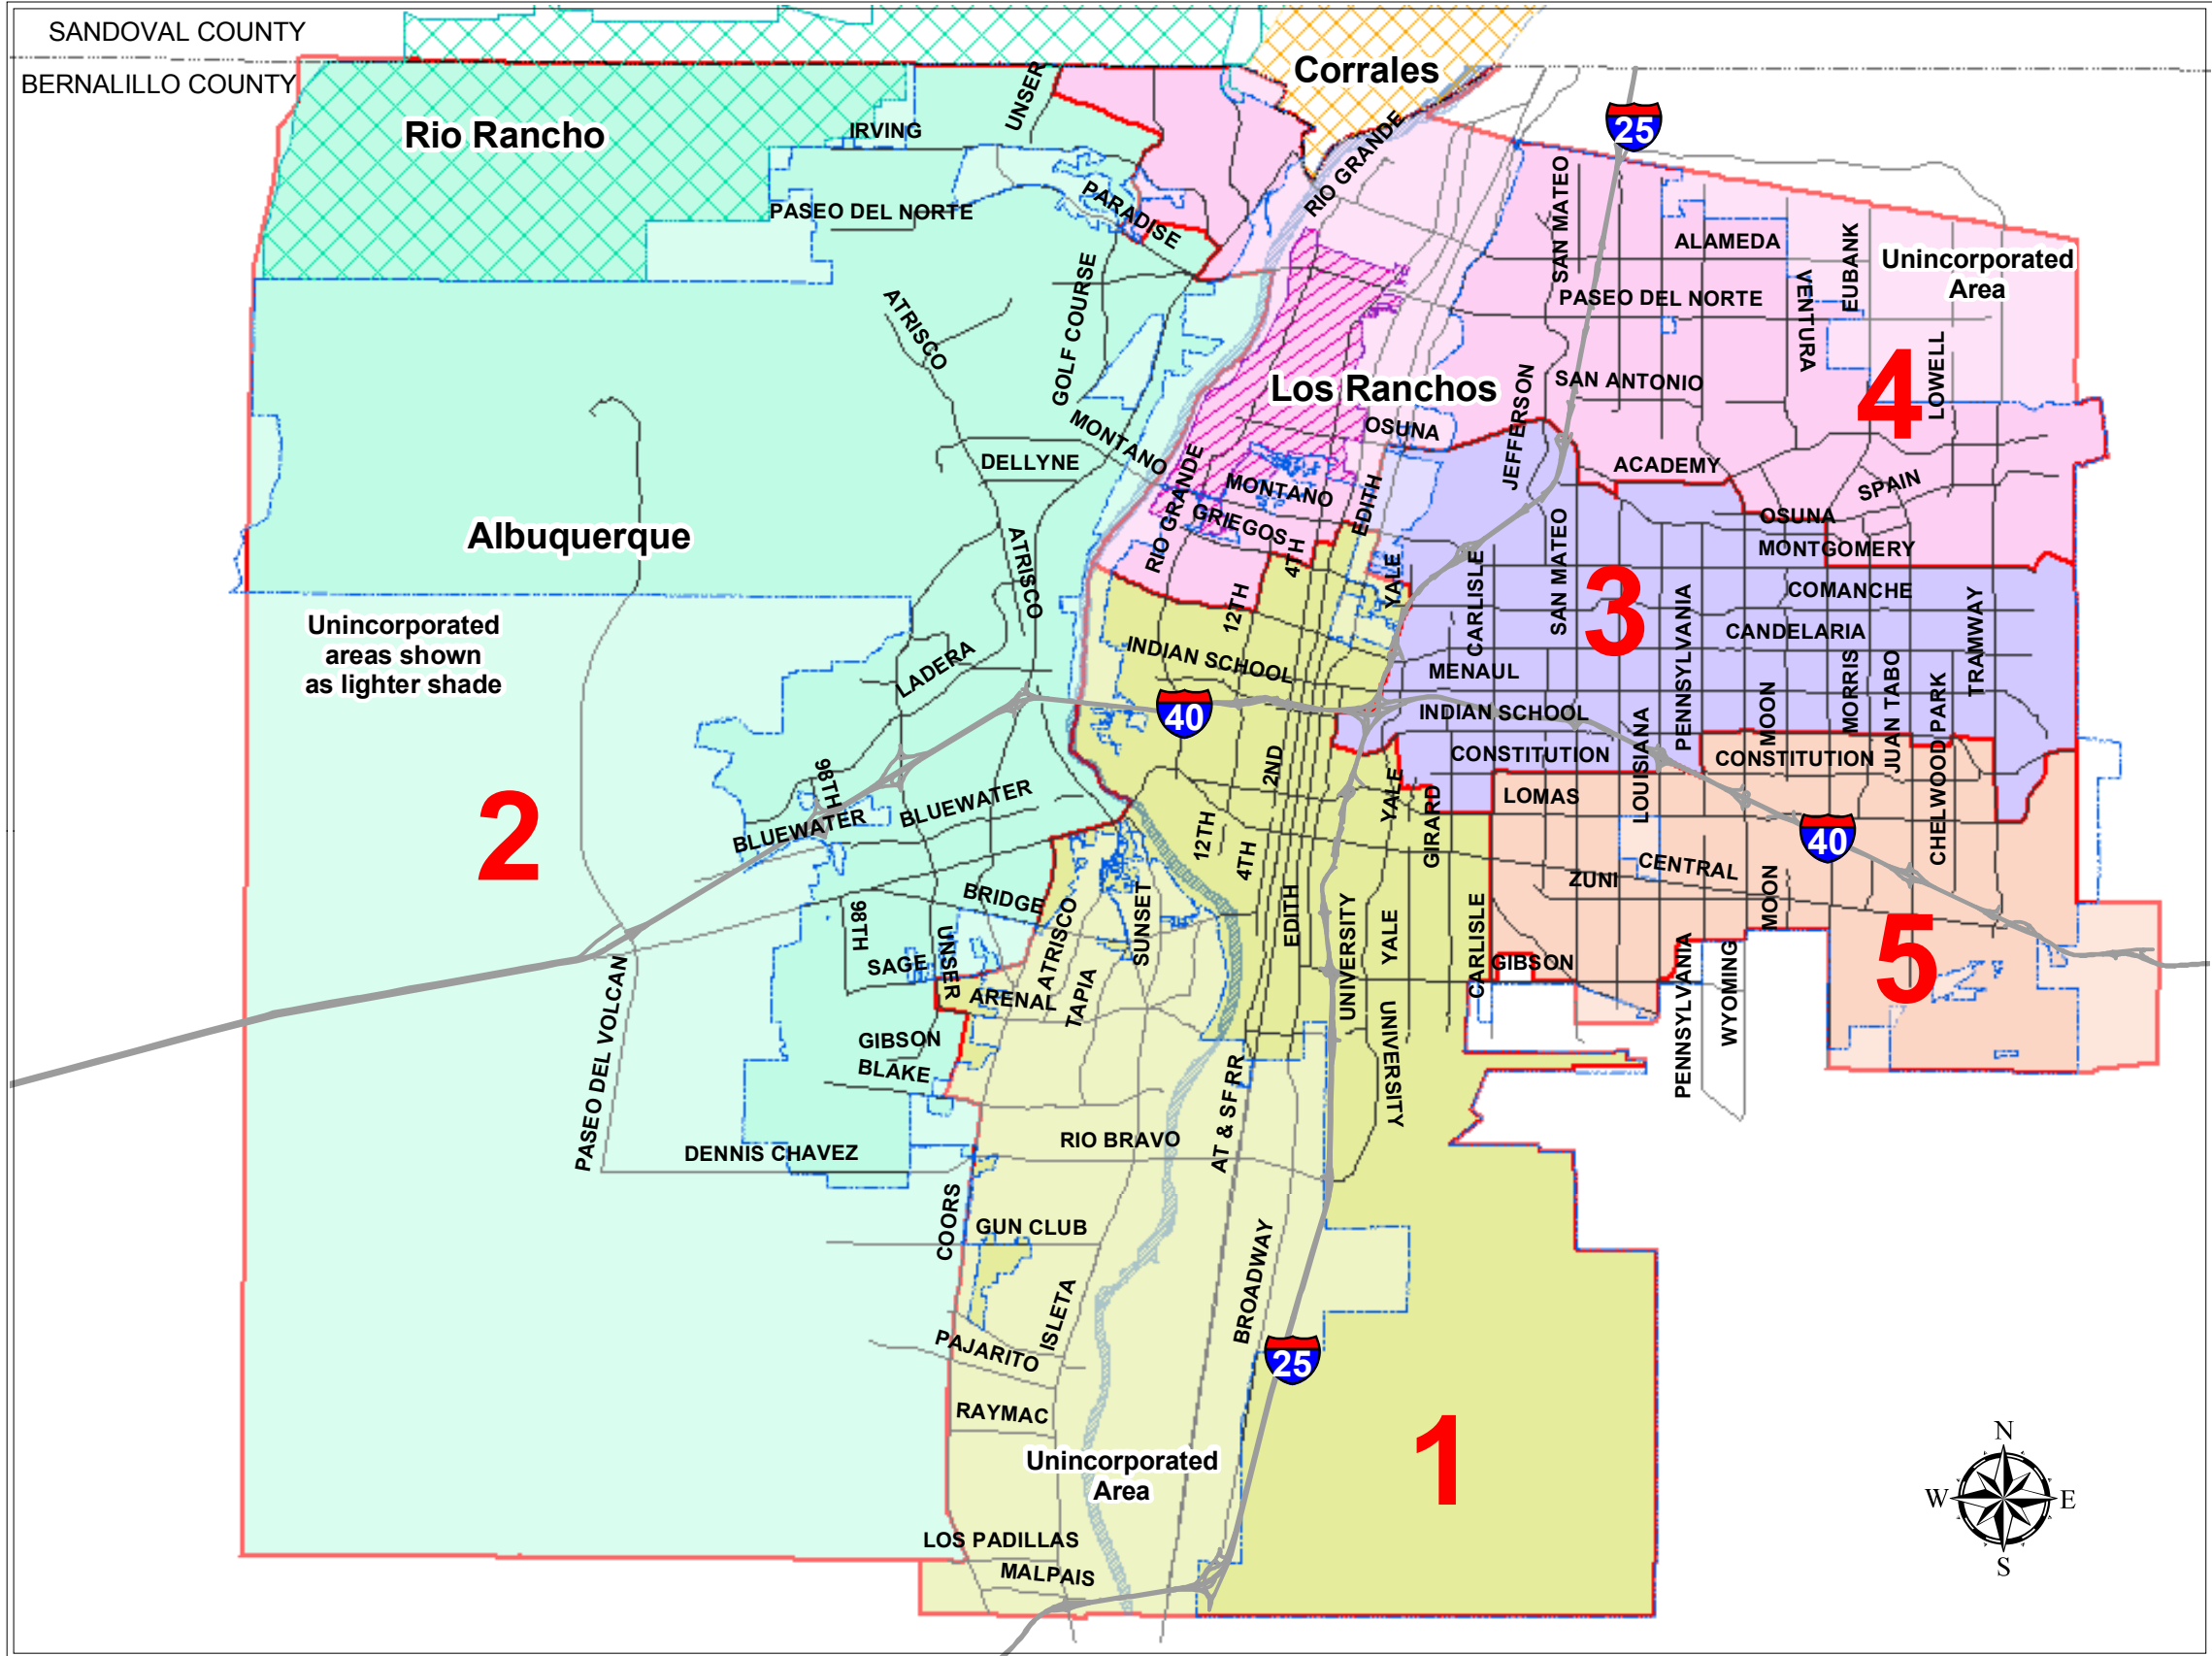

Albuquerque Metropolitan Arroyo Flood Control Authority Districts

Map modified May 2008