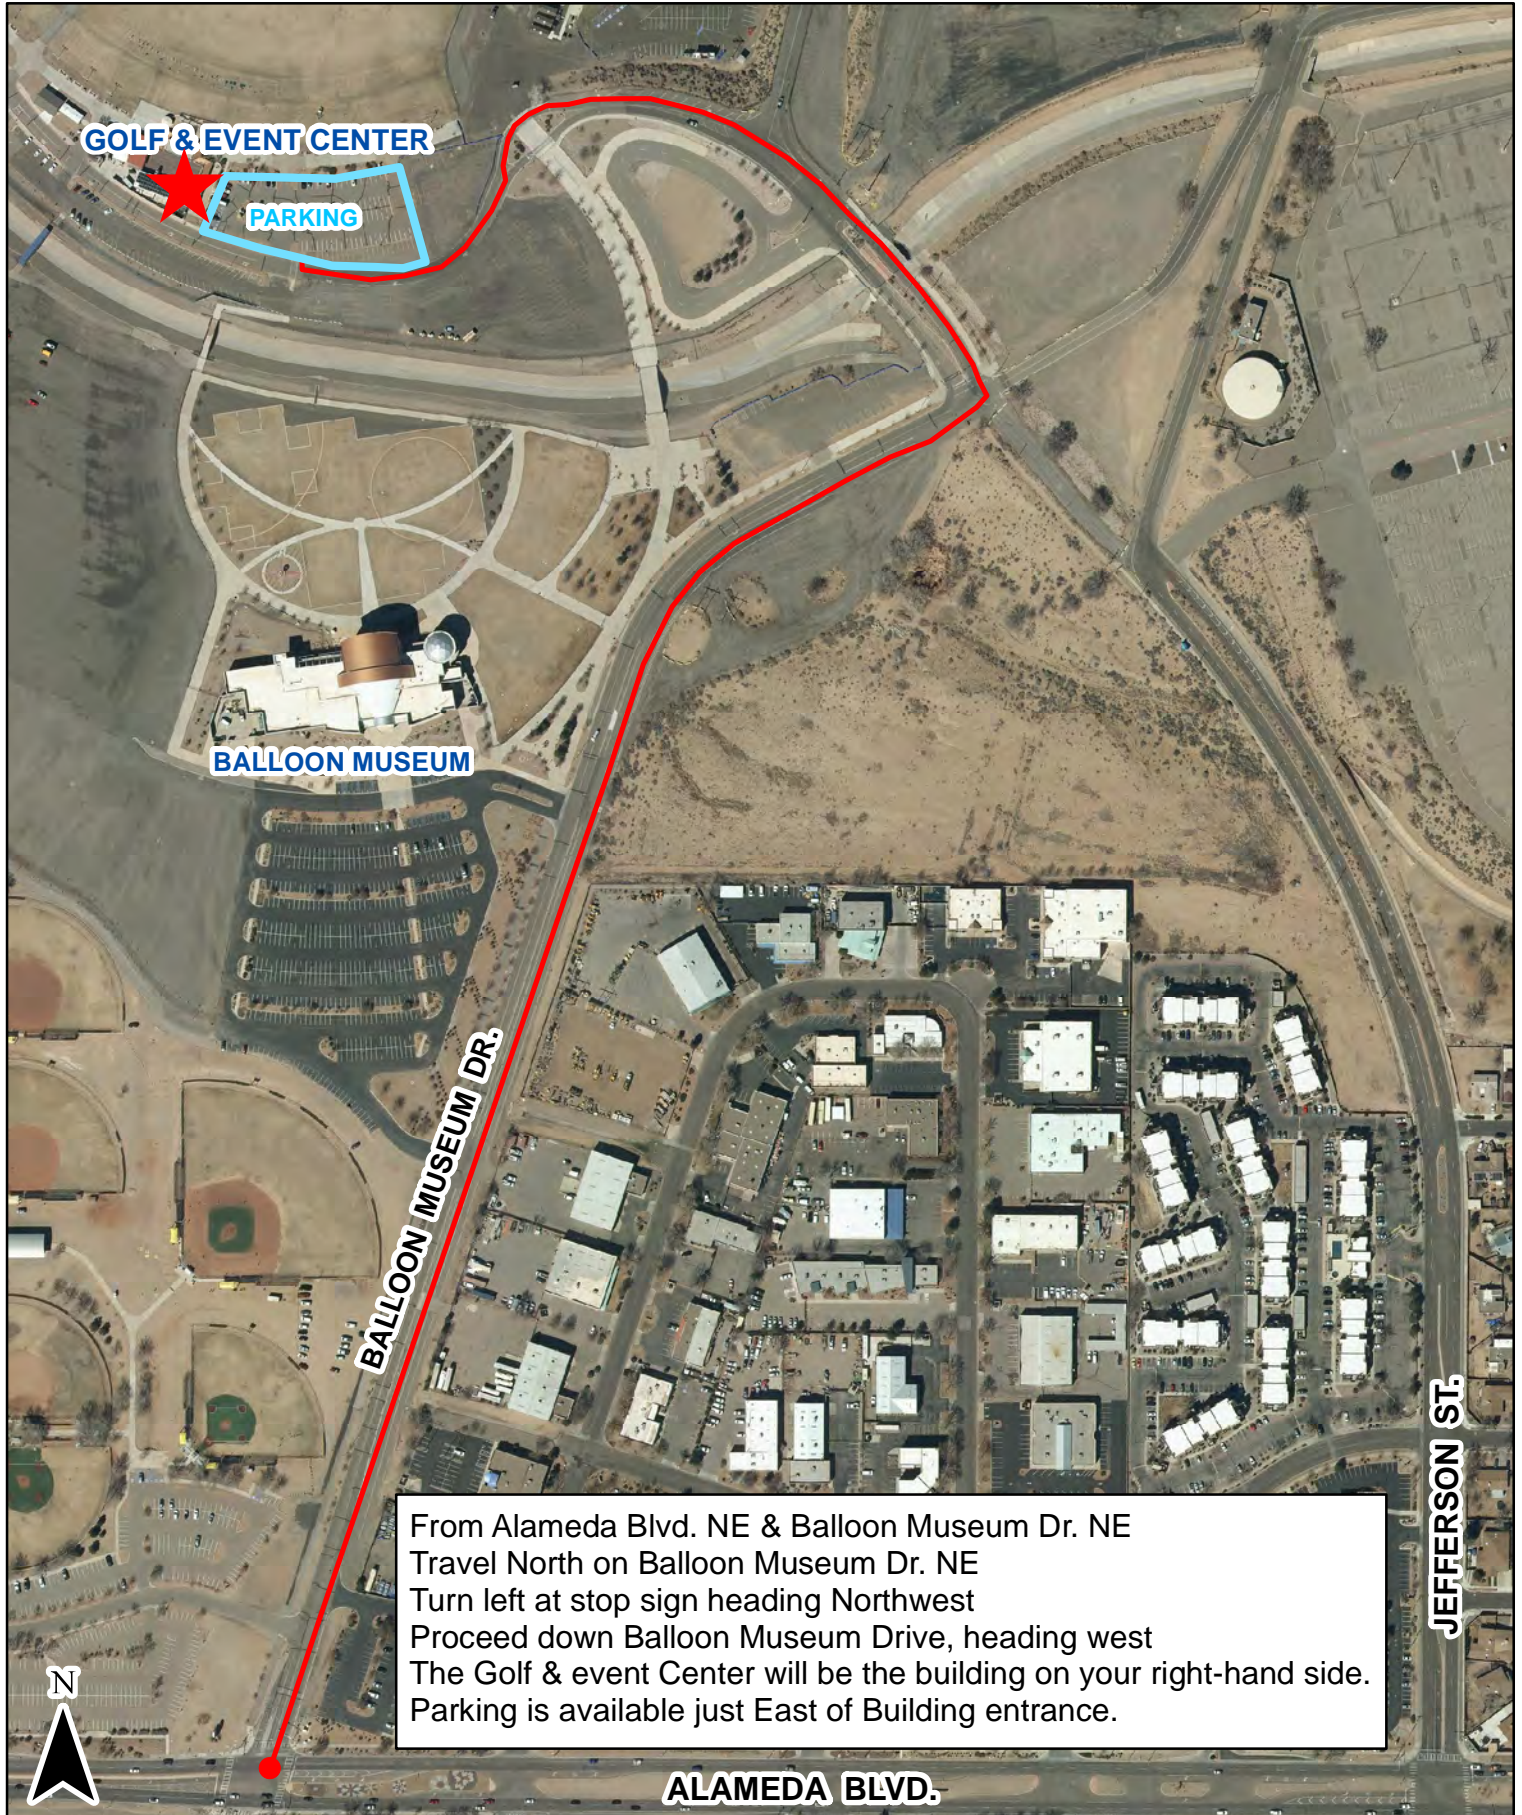

Golf & Event Center at Balloon Fiesta Park

9401 Balloon Fiesta Museum NE, Albuquerque, NM 87113

(505) 768-6046

From Alameda Blvd. NE & Balloon Museum Dr. NE
Travel North on Balloon Museum Dr. NE
Turn left at stop sign heading Northwest
Proceed down Balloon Museum Drive, heading west
The Golf & event Center will be the building on your right-hand side.
Parking is available just East of Building entrance.